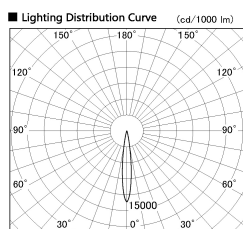

Item no. DD126-2015MW9027-LX

Series Name: Cledy versa L-G
(DD126_AG-LX)

Installation	Recessed mount
Type	Lens type adjustable downlight : Antiglare type
Fixture wattage	18.6W
Beam angle	14deg
Color Temp.	2700K
CRI	Ra>90
Luminous	1306 lm
Body	Die-castaluminumalloy
Body finish	N/A
Trim finish	White
Reflector finish	Mirror
IP Rate	IP20
Light source	COB module
Input Voltage	AC220~240V
Dimming Type	Non-Dimmable
Certificate	CE,CCC
Cut Hole	125mm

■ Direct Horizontal Illuminance DD126-2015MW9027-LX

Illuminance Angle	Beam Angle	Vertical Illuminance(lx)
13°	14°	70220
1		17560
2000		7800
10000		4390
2		2810
450		1950
5000		1430
3		1100
680		
2000		
910		
m		