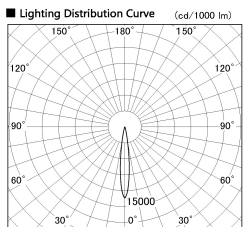

Item no. DD126-2015MW9027-LX

Series Name: Cledy versa L-G  
(DD126\_AG-LX)

■ Direct Horizontal Illuminance DD126-2015MW9027-LX

Illuminance Angle	Beam Angle	Vertical Illuminance (lx)
13°	14°	70220
1		17560
2000		7800
10000		4390
2		2810
5000		1950
3		1430
2000		1100
910		

Installation	Recessed mount
Type	Lens type adjustable downlight : Antiglare type
Fixture wattage	18.6W
Beam angle	14deg
Color Temp.	2700K
CRI	Ra>90
Luminous	1306 lm
Body	Die-castaluminumalloy
Body finish	N/A
Trim finish	White
Reflector finish	Mirror
IP Rate	IP20
Light source	COB module
Input Voltage	AC220~240V
Dimming Type	Non-Dimmable
Certificate	CE,CCC
Cut Hole	125mm