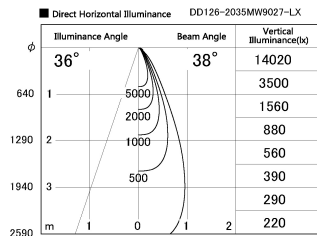

Item no. DD126-2035MW9027-LX

Series Name: Cledy versa L-G
(DD126_AG-LX)

Installation	Recessed mount
Type	Lens type adjustable downlight : Antiglare type
Fixture wattage	18.6W
Beam angle	38deg
Color Temp.	2700K
CRI	Ra>90
Luminous	1450 lm
Body	Die-castaluminumalloy
Body finish	N/A
Trim finish	White
Reflector finish	Mirror
IP Rate	IP20
Light source	COB module
Input Voltage	AC220~240V
Dimming Type	Non-Dimmable
Certificate	CE,CCC
Cut Hole	125mm