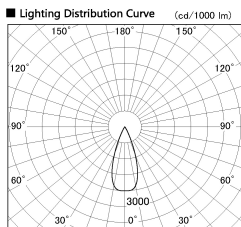

Item no. DD126-2035MW9027-LX

Series Name: Cledy versa L-G
(DD126_AG-LX)

Installation	Recessed mount
Type	Lens type adjustable downlight : Antiglare type
Fixture wattage	18.6W
Beam angle	38deg
Color Temp.	2700K
CRI	Ra>90
Luminous	1450 lm
Body	Die-castaluminumalloy
Body finish	N/A
Trim finish	White
Reflector finish	Mirror
IP Rate	IP20
Light source	COB module
Input Voltage	AC220~240V
Dimming Type	Non-Dimmable
Certificate	CE,CCC
Cut Hole	125mm