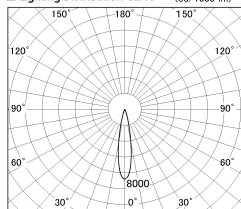

Installation	Recessed mount
Type	Lens type adjustable downlight : Antiglare type
Fixture wattage	14W
Beam angle	19deg
Color Temp.	2700K
CRI	Ra>90
Luminous	1038 lm
Body	Die-castaluminumalloy
Body finish	N/A
Trim finish	White
Reflector finish	Mirror
IP Rate	IP20
Light source	COB module
Input Voltage	AC220~240V
Dimming Type	Non-Dimmable
Certificate	CE,CCC
Cut Hole	100mm

■ Lighting Distribution Curve (cd./1000 lm)