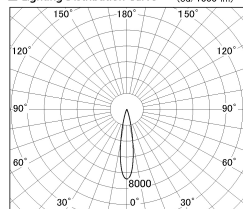

Installation	Recessed mount
Type	Lens type adjustable downlight : Antiglare type
Fixture wattage	14W
Beam angle	19deg
Color Temp.	2700K
CRI	Ra>90
Luminous	1038 lm
Body	Die-castaluminumalloy
Body finish	N/A
Trim finish	White
Reflector finish	Mirror
IP Rate	IP20
Light source	COB module
Input Voltage	AC220~240V
Dimming Type	Non-Dimmable
Certificate	CE,CCC
Cut Hole	100mm

■ Lighting Distribution Curve (cd./1000 lm)