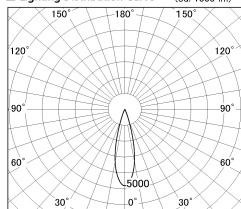

Installation	Recessed mount
Type	Lens type adjustable downlight : Antiglare type
Fixture wattage	14W
Beam angle	26deg
Color Temp.	2700K
CRI	Ra>90
Luminous	1168 lm
Body	Die-castaluminumalloy
Body finish	N/A
Trim finish	White
Reflector finish	Mirror
IP Rate	IP20
Light source	COB module
Input Voltage	AC220~240V
Dimming Type	Non-Dimmable
Certificate	CE,CCC
Cut Hole	100mm

■ Lighting Distribution Curve (cd./1000 lm)