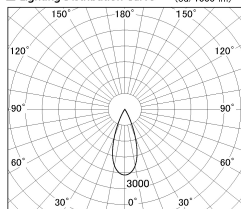

Installation	Recessed mount
Type	Lens type adjustable downlight : Antiglare type
Fixture wattage	14W
Beam angle	38deg
Color Temp.	2700K
CRI	Ra>90
Luminous	1117 lm
Body	Die-castaluminumalloy
Body finish	N/A
Trim finish	White
Reflector finish	Mirror
IP Rate	IP20
Light source	COB module
Input Voltage	AC220~240V
Dimming Type	Non-Dimmable
Certificate	CE,CCC
Cut Hole	100mm

■ Lighting Distribution Curve (cd./1000 lm)