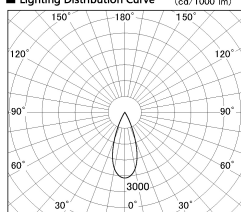

Installation	Recessed mount
Type	Lens type adjustable downlight : Antiglare type
Fixture wattage	14W
Beam angle	38deg
Color Temp.	2700K
CRI	Ra>90
Luminous	1117 lm
Body	Die-castaluminumalloy
Body finish	N/A
Trim finish	White
Reflector finish	Mirror
IP Rate	IP20
Light source	COB module
Input Voltage	AC220~240V
Dimming Type	Non-Dimmable
Certificate	CE,CCC
Cut Hole	100mm

■ Lighting Distribution Curve (cd./1000 lm)