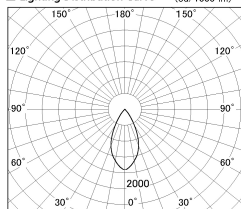

Installation	Recessed mount
Type	Lens type adjustable downlight : Antiglare type
Fixture wattage	14W
Beam angle	48deg
Color Temp.	2700K
CRI	Ra>90
Luminous	1063 lm
Body	Die-castaluminumalloy
Body finish	N/A
Trim finish	White
Reflector finish	Mirror
IP Rate	IP20
Light source	COB module
Input Voltage	AC220~240V
Dimming Type	Non-Dimmable
Certificate	CE,CCC
Cut Hole	100mm

■ Lighting Distribution Curve (cd./1000 lm)