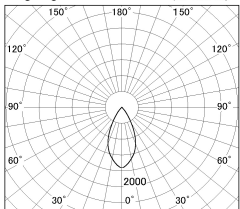

Installation	Recessed mount
Type	Lens type adjustable downlight : Antiglare type
Fixture wattage	14W
Beam angle	48deg
Color Temp.	2700K
CRI	Ra>90
Luminous	1063 lm
Body	Die-castaluminumalloy
Body finish	N/A
Trim finish	White
Reflector finish	Mirror
IP Rate	IP20
Light source	COB module
Input Voltage	AC220~240V
Dimming Type	Non-Dimmable
Certificate	CE,CCC
Cut Hole	100mm

■ Lighting Distribution Curve (cd./1000 lm)