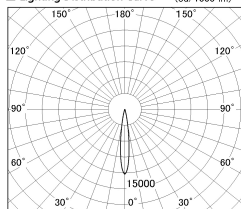

Installation	Recessed mount
Type	Lens type adjustable downlight : Antiglare type
Fixture wattage	7.4W
Beam angle	14deg
Color Temp.	2700K
CRI	Ra>90
Luminous	535 lm
Body	Die-castaluminumalloy
Body finish	N/A
Trim finish	White
Reflector finish	Mirror
IP Rate	IP20
Light source	COB module
Input Voltage	AC220~240V
Dimming Type	Non-Dimmable
Certificate	CE,CCC
Cut Hole	100mm

■ Lighting Distribution Curve (cd./1000 lm)

Beam Angle	Vertical Illuminance(lx)
14°	26370
14°	6590
14°	2930
14°	1650
14°	1050
14°	730
14°	540
14°	410