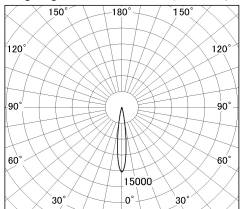

■ Lighting Distribution Curve (cd./1000 lm)