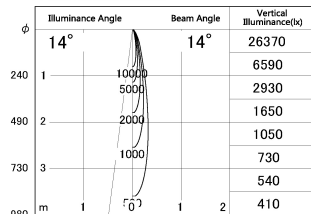

Item no. DD126-0815MW9027-LX

Series Name: Cledy versa L-G
(DD126_AG-LX)

■ Lighting Distribution Curve (cd./1000 lm)

Installation	Recessed mount
Type	Lens type adjustable downlight : Antiglare type
Fixture wattage	7.4W
Beam angle	14deg
Color Temp.	2700K
CRI	Ra>90
Luminous	535 lm
Body	Die-castaluminumalloy
Body finish	N/A
Trim finish	White
Reflector finish	Mirror
IP Rate	IP20
Light source	COB module
Input Voltage	AC220~240V
Dimming Type	Non-Dimmable
Certificate	CE,CCC
Cut Hole	100mm