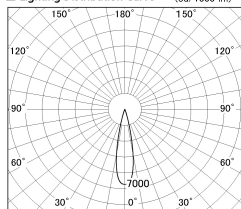

Installation	Recessed mount
Type	Lens type adjustable downlight : Antiglare type
Fixture wattage	7.4W
Beam angle	22deg
Color Temp.	2700K
CRI	Ra>90
Luminous	591 lm
Body	Die-castaluminumalloy
Body finish	N/A
Trim finish	White
Reflector finish	Mirror
IP Rate	IP20
Light source	COB module
Input Voltage	AC220~240V
Dimming Type	Non-Dimmable
Certificate	CE,CCC
Cut Hole	100mm

■ Lighting Distribution Curve (cd./1000 lm)