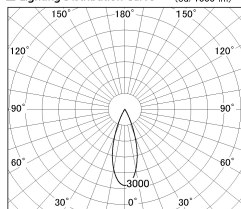

Installation	Recessed mount
Type	Lens type adjustable downlight : Antiglare type
Fixture wattage	7.4W
Beam angle	34deg
Color Temp.	2700K
CRI	Ra>90
Luminous	566 lm
Body	Die-castaluminumalloy
Body finish	N/A
Trim finish	White
Reflector finish	Mirror
IP Rate	IP20
Light source	COB module
Input Voltage	AC220~240V
Dimming Type	Non-Dimmable
Certificate	CE,CCC
Cut Hole	100mm

■ Lighting Distribution Curve (cd./1000 lm)