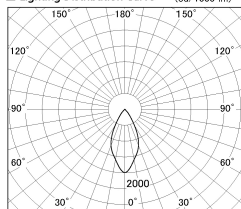

Installation	Recessed mount
Type	Lens type adjustable downlight : Antiglare type
Fixture wattage	7.4W
Beam angle	48deg
Color Temp.	2700K
CRI	Ra>90
Luminous	536 lm
Body	Die-castaluminumalloy
Body finish	N/A
Trim finish	White
Reflector finish	Mirror
IP Rate	IP20
Light source	COB module
Input Voltage	AC220~240V
Dimming Type	Non-Dimmable
Certificate	CE,CCC
Cut Hole	100mm

■ Lighting Distribution Curve (cd./1000 lm)