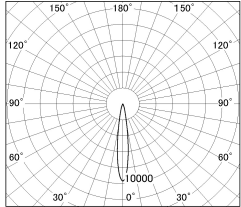

Installation	Recessed mount
Type	Lens type adjustable downlight : Antiglare type
Fixture wattage	38.5W
Beam angle	15deg
Color Temp.	3000K
CRI	Ra>90
Luminous	3162 lm
Body	Die-castaluminumalloy
Body finish	N/A
Trim finish	White
Reflector finish	Mirror
IP Rate	IP20
Light source	COB module
Input Voltage	AC220~240V
Dimming Type	Non-Dimmable
Certificate	CE,CCC
Cut Hole	150mm

■ Lighting Distribution Curve (cd/1000 lm)

φ	Illuminance Angle	Beam Angle	Vertical
			Illuminance(lx)
	14°	15°	123360
240	1	50000	30840
		20000	13710
490	2	10000	7710
		5000	4930
730	3		3430
			2520
980	m	0	1930