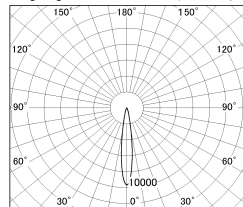

Installation	Recessed mount
Type	Lens type adjustable downlight : Antiglare type
Fixture wattage	38.5W
Beam angle	15deg
Color Temp.	3000K
CRI	Ra>90
Luminous	3162 lm
Body	Die-castaluminumalloy
Body finish	N/A
Trim finish	White
Reflector finish	Mirror
IP Rate	IP20
Light source	COB module
Input Voltage	AC220~240V
Dimming Type	Non-Dimmable
Certificate	CE,CCC
Cut Hole	150mm

■ Lighting Distribution Curve (cd/1000 lm)

Beam Angle	Vertical Illuminance(lx)
14°	123360
15°	30840
1m	50000
2m	20000
3m	13710
4m	7710
5m	4930
6m	3430
7m	2520
8m	1930