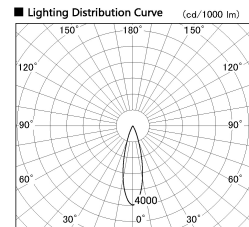

Item no. DD126-4025MW9030-LX

Series Name: Cledy versa L-G  
(DD126\_AG-LX)

Installation	Recessed mount
Type	Lens type adjustable downlight : Antiglare type
Fixture wattage	38.5W
Beam angle	27deg
Color Temp.	3000K
CRI	Ra>90
Luminous	3348 lm
Body	Die-castaluminumalloy
Body finish	N/A
Trim finish	White
Reflector finish	Mirror
IP Rate	IP20
Light source	COB module
Input Voltage	AC220~240V
Dimming Type	Non-Dimmable
Certificate	CE,CCC
Cut Hole	150mm