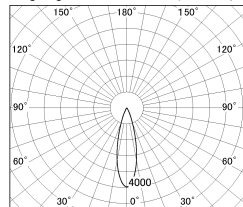

Installation	Recessed mount
Type	Lens type adjustable downlight : Antiglare type
Fixture wattage	38.5W
Beam angle	27deg
Color Temp.	3000K
CRI	Ra>90
Luminous	3348 lm
Body	Die-castaluminumalloy
Body finish	N/A
Trim finish	White
Reflector finish	Mirror
IP Rate	IP20
Light source	COB module
Input Voltage	AC220~240V
Dimming Type	Non-Dimmable
Certificate	CE,CCC
Cut Hole	150mm

■ Lighting Distribution Curve (cd/1000 lm)

Illuminance Angle	Beam Angle	Vertical Illuminance(lx)
25°	27°	53400
		13350
		5930
		3340
		2140
		1480
		1090
		830