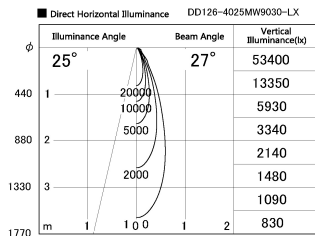

Item no. DD126-4025MW9030-LX

Series Name: Cledy versa L-G  
(DD126\_AG-LX)

Installation	Recessed mount
Type	Lens type adjustable downlight : Antiglare type
Fixture wattage	38.5W
Beam angle	27deg
Color Temp.	3000K
CRI	Ra>90
Luminous	3348 lm
Body	Die-castaluminumalloy
Body finish	N/A
Trim finish	White
Reflector finish	Mirror
IP Rate	IP20
Light source	COB module
Input Voltage	AC220~240V
Dimming Type	Non-Dimmable
Certificate	CE,CCC
Cut Hole	150mm