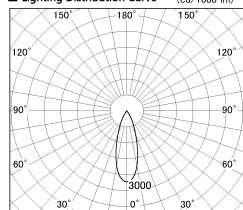

Installation	Recessed mount
Type	Lens type adjustable downlight : Antiglare type
Fixture wattage	38.5W
Beam angle	32deg
Color Temp.	3000K
CRI	Ra>90
Luminous	3291 lm
Body	Die-castaluminumalloy
Body finish	N/A
Trim finish	White
Reflector finish	Mirror
IP Rate	IP20
Light source	COB module
Input Voltage	AC220~240V
Dimming Type	Non-Dimmable
Certificate	CE,CCC
Cut Hole	150mm

■ Lighting Distribution Curve (cd/1000 lm)