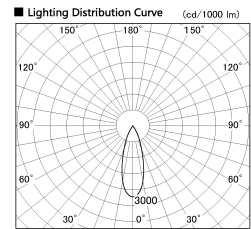

Item no. DD126-4035MW9030-LX

Series Name: Cledy versa L-G
(DD126_AG-LX)

Installation	Recessed mount
Type	Lens type adjustable downlight : Antiglare type
Fixture wattage	38.5W
Beam angle	32deg
Color Temp.	3000K
CRI	Ra>90
Luminous	3291 lm
Body	Die-castaluminumalloy
Body finish	N/A
Trim finish	White
Reflector finish	Mirror
IP Rate	IP20
Light source	COB module
Input Voltage	AC220~240V
Dimming Type	Non-Dimmable
Certificate	CE,CCC
Cut Hole	150mm