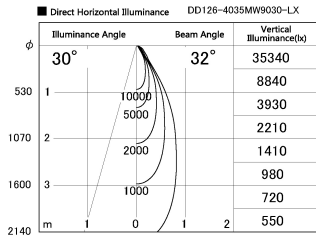

Item no. DD126-4035MW9030-LX

Series Name: Cledy versa L-G
(DD126_AG-LX)

Installation	Recessed mount
Type	Lens type adjustable downlight : Antiglare type
Fixture wattage	38.5W
Beam angle	32deg
Color Temp.	3000K
CRI	Ra>90
Luminous	3291 lm
Body	Die-castaluminumalloy
Body finish	N/A
Trim finish	White
Reflector finish	Mirror
IP Rate	IP20
Light source	COB module
Input Voltage	AC220~240V
Dimming Type	Non-Dimmable
Certificate	CE,CCC
Cut Hole	150mm