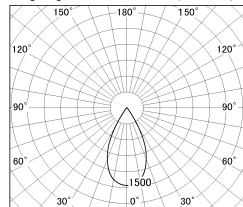

Installation	Recessed mount
Type	Lens type adjustable downlight : Antiglare type
Fixture wattage	38.5W
Beam angle	51deg
Color Temp.	3000K
CRI	Ra>90
Luminous	2837 lm
Body	Die-castaluminumalloy
Body finish	N/A
Trim finish	White
Reflector finish	Mirror
IP Rate	IP20
Light source	COB module
Input Voltage	AC220~240V
Dimming Type	Non-Dimmable
Certificate	CE,CCC
Cut Hole	150mm

■ Lighting Distribution Curve (cd/1000 lm)