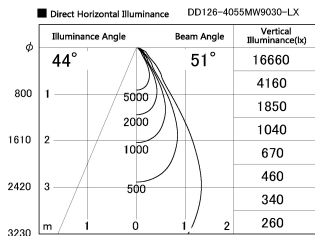

Item no. DD126-4055MW9030-LX

Series Name: Cledy versa L-G
(DD126_AG-LX)

Installation	Recessed mount
Type	Lens type adjustable downlight : Antiglare type
Fixture wattage	38.5W
Beam angle	51deg
Color Temp.	3000K
CRI	Ra>90
Luminous	2837 lm
Body	Die-castaluminumalloy
Body finish	N/A
Trim finish	White
Reflector finish	Mirror
IP Rate	IP20
Light source	COB module
Input Voltage	AC220~240V
Dimming Type	Non-Dimmable
Certificate	CE,CCC
Cut Hole	150mm