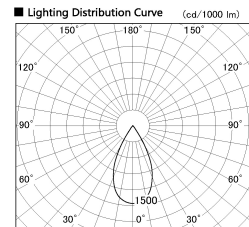

Item no. DD126-4055MW9030-LX

Series Name: Cledy versa L-G
(DD126_AG-LX)

Installation	Recessed mount
Type	Lens type adjustable downlight : Antiglare type
Fixture wattage	38.5W
Beam angle	51deg
Color Temp.	3000K
CRI	Ra>90
Luminous	2837 lm
Body	Die-castaluminumalloy
Body finish	N/A
Trim finish	White
Reflector finish	Mirror
IP Rate	IP20
Light source	COB module
Input Voltage	AC220~240V
Dimming Type	Non-Dimmable
Certificate	CE,CCC
Cut Hole	150mm