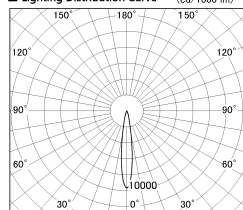

Installation	Recessed mount
Type	Lens type adjustable downlight : Antiglare type
Fixture wattage	35.5W
Beam angle	15deg
Color Temp.	3000K
CRI	Ra>90
Luminous	3020 lm
Body	Die-castaluminumalloy
Body finish	N/A
Trim finish	White
Reflector finish	Mirror
IP Rate	IP20
Light source	COB module
Input Voltage	AC220~240V
Dimming Type	Non-Dimmable
Certificate	CE,CCC
Cut Hole	150mm

■ Lighting Distribution Curve (cd/1000 lm)

Beam Angle	Vertical Illuminance(lx)
14°	117820
15°	29460
1	50000
2	20000
3	13090
4	10000
5	7360
6	4710
7	3270
8	2400
9	1840