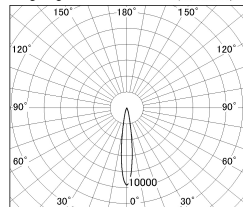

Installation	Recessed mount
Type	Lens type adjustable downlight : Antiglare type
Fixture wattage	35.5W
Beam angle	15deg
Color Temp.	3000K
CRI	Ra>90
Luminous	3020 lm
Body	Die-castaluminumalloy
Body finish	N/A
Trim finish	White
Reflector finish	Mirror
IP Rate	IP20
Light source	COB module
Input Voltage	AC220~240V
Dimming Type	Non-Dimmable
Certificate	CE,CCC
Cut Hole	150mm

■ Lighting Distribution Curve (cd/1000 lm)

Beam Angle	Vertical Illuminance(lx)
14°	117820
15°	29460
1m	5000
2m	2000
3m	13090
4m	10000
5m	7360
6m	4710
7m	3270
8m	2400
9m	1840