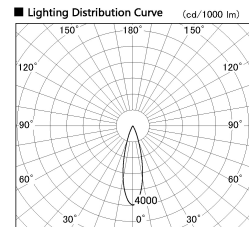

Item no. DD126-3725MW9030-LX

Series Name: Cledy versa L-G
(DD126_AG-LX)

Installation	Recessed mount
Type	Lens type adjustable downlight : Antiglare type
Fixture wattage	35.5W
Beam angle	27deg
Color Temp.	3000K
CRI	Ra>90
Luminous	3188 lm
Body	Die-castaluminumalloy
Body finish	N/A
Trim finish	White
Reflector finish	Mirror
IP Rate	IP20
Light source	COB module
Input Voltage	AC220~240V
Dimming Type	Non-Dimmable
Certificate	CE,CCC
Cut Hole	150mm