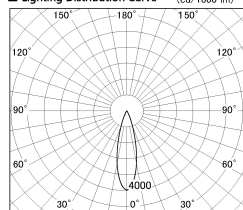

Installation	Recessed mount
Type	Lens type adjustable downlight : Antiglare type
Fixture wattage	35.5W
Beam angle	27deg
Color Temp.	3000K
CRI	Ra>90
Luminous	3188 lm
Body	Die-castaluminumalloy
Body finish	N/A
Trim finish	White
Reflector finish	Mirror
IP Rate	IP20
Light source	COB module
Input Voltage	AC220~240V
Dimming Type	Non-Dimmable
Certificate	CE,CCC
Cut Hole	150mm

■ Lighting Distribution Curve (cd/1000 lm)

φ	Illuminance Angle	Beam Angle	Vertical Illuminance(lx)
	25°	27°	50850
440			12710
880			5650
1330			3180
1770			2030
			1410
			1040
			790