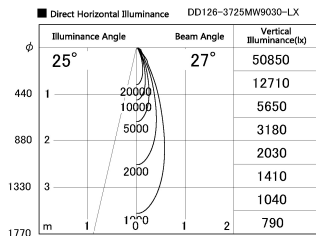

Item no. DD126-3725MW9030-LX

Series Name: Cledy versa L-G
(DD126_AG-LX)

Installation	Recessed mount
Type	Lens type adjustable downlight : Antiglare type
Fixture wattage	35.5W
Beam angle	27deg
Color Temp.	3000K
CRI	Ra>90
Luminous	3188 lm
Body	Die-castaluminumalloy
Body finish	N/A
Trim finish	White
Reflector finish	Mirror
IP Rate	IP20
Light source	COB module
Input Voltage	AC220~240V
Dimming Type	Non-Dimmable
Certificate	CE,CCC
Cut Hole	150mm