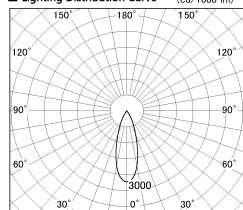

Installation	Recessed mount
Type	Lens type adjustable downlight : Antiglare type
Fixture wattage	35.5W
Beam angle	32deg
Color Temp.	3000K
CRI	Ra>90
Luminous	3125 lm
Body	Die-castaluminumalloy
Body finish	N/A
Trim finish	White
Reflector finish	Mirror
IP Rate	IP20
Light source	COB module
Input Voltage	AC220~240V
Dimming Type	Non-Dimmable
Certificate	CE,CCC
Cut Hole	150mm

■ Lighting Distribution Curve (cd/1000 lm)