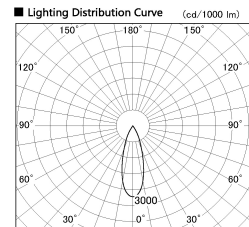

Item no. DD126-3735MW9030-LX

Series Name: Cledy versa L-G
(DD126_AG-LX)

Installation	Recessed mount
Type	Lens type adjustable downlight : Antiglare type
Fixture wattage	35.5W
Beam angle	32deg
Color Temp.	3000K
CRI	Ra>90
Luminous	3125 lm
Body	Die-castaluminumalloy
Body finish	N/A
Trim finish	White
Reflector finish	Mirror
IP Rate	IP20
Light source	COB module
Input Voltage	AC220~240V
Dimming Type	Non-Dimmable
Certificate	CE,CCC
Cut Hole	150mm