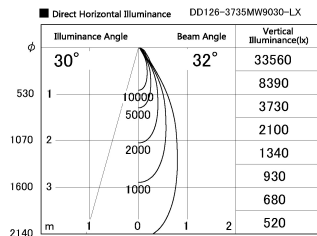

Item no. DD126-3735MW9030-LX

Series Name: Cledy versa L-G
(DD126_AG-LX)

Installation	Recessed mount
Type	Lens type adjustable downlight : Antiglare type
Fixture wattage	35.5W
Beam angle	32deg
Color Temp.	3000K
CRI	Ra>90
Luminous	3125 lm
Body	Die-castaluminumalloy
Body finish	N/A
Trim finish	White
Reflector finish	Mirror
IP Rate	IP20
Light source	COB module
Input Voltage	AC220~240V
Dimming Type	Non-Dimmable
Certificate	CE,CCC
Cut Hole	150mm