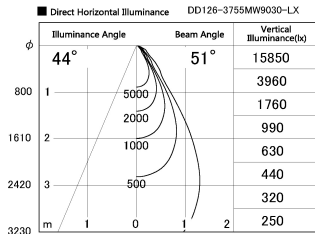

Item no. DD126-3755MW9030-LX

Series Name: Cledy versa L-G
(DD126_AG-LX)

Installation	Recessed mount
Type	Lens type adjustable downlight : Antiglare type
Fixture wattage	35.5W
Beam angle	51deg
Color Temp.	3000K
CRI	Ra>90
Luminous	2703 lm
Body	Die-cast aluminum alloy
Body finish	N/A
Trim finish	White
Reflector finish	Mirror
IP Rate	IP20
Light source	COB module
Input Voltage	AC220~240V
Dimming Type	Non-Dimmable
Certificate	CE,CCC
Cut Hole	150mm