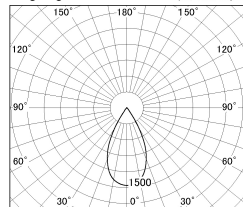

Installation	Recessed mount
Type	Lens type adjustable downlight : Antiglare type
Fixture wattage	35.5W
Beam angle	51deg
Color Temp.	3000K
CRI	Ra>90
Luminous	2703 lm
Body	Die-castaluminumalloy
Body finish	N/A
Trim finish	White
Reflector finish	Mirror
IP Rate	IP20
Light source	COB module
Input Voltage	AC220~240V
Dimming Type	Non-Dimmable
Certificate	CE,CCC
Cut Hole	150mm

■ Lighting Distribution Curve (cd/1000 lm)