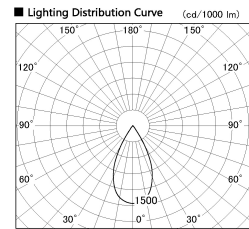

Item no. DD126-3755MW9030-LX

Series Name: Cledy versa L-G
(DD126_AG-LX)

Installation	Recessed mount
Type	Lens type adjustable downlight : Antiglare type
Fixture wattage	35.5W
Beam angle	51deg
Color Temp.	3000K
CRI	Ra>90
Luminous	2703 lm
Body	Die-cast aluminum alloy
Body finish	N/A
Trim finish	White
Reflector finish	Mirror
IP Rate	IP20
Light source	COB module
Input Voltage	AC220~240V
Dimming Type	Non-Dimmable
Certificate	CE,CCC
Cut Hole	150mm