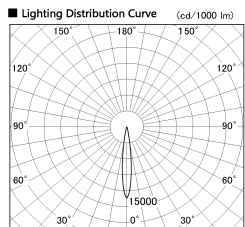

Item no. DD126-2515MW9030-LX

Series Name: Cledy versa L-G  
(DD126\_AG-LX)

■ Direct Horizontal Illuminance DD126-2515MW9030-LX

φ	Illuminance Angle	Beam Angle	Vertical Illuminance (lx)
1	13°	14°	91460
220			22870
1			10160
450			5720
2			3660
680			2540
3			1870
910			1430

Installation	Recessed mount
Type	Lens type adjustable downlight : Antiglare type
Fixture wattage	24W
Beam angle	14deg
Color Temp.	3000K
CRI	Ra>90
Luminous	1701 lm
Body	Die-castaluminumalloy
Body finish	N/A
Trim finish	White
Reflector finish	Mirror
IP Rate	IP20
Light source	COB module
Input Voltage	AC220~240V
Dimming Type	Non-Dimmable
Certificate	CE,CCC
Cut Hole	125mm