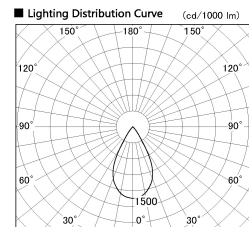

Item no. DD126-2555MW9030-LX

Series Name: Cledy versa L-G
(DD126_AG-LX)

| | |
|------------------|--|
| Installation | Recessed mount |
| Type | Lens type adjustable downlight : Antiglare type |
| Fixture wattage | 24W |
| Beam angle | 55deg |
| Color Temp. | 3000K |
| CRI | Ra>90 |
| Luminous | 1735 lm |
| Body | Die-castaluminumalloy |
| Body finish | N/A |
| Trim finish | White |
| Reflector finish | Mirror |
| IP Rate | IP20 |
| Light source | COB module |
| Input Voltage | AC220~240V |
| Dimming Type | Non-Dimmable |
| Certificate | CE,CCC |
| Cut Hole | 125mm |