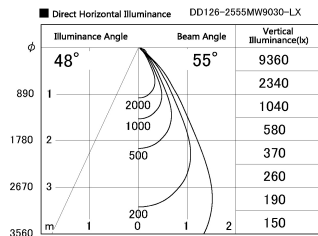

Item no. DD126-2555MW9030-LX

Series Name: Cledy versa L-G
(DD126_AG-LX)

| | |
|------------------|--|
| Installation | Recessed mount |
| Type | Lens type adjustable downlight : Antiglare type |
| Fixture wattage | 24W |
| Beam angle | 55deg |
| Color Temp. | 3000K |
| CRI | Ra>90 |
| Luminous | 1735 lm |
| Body | Die-castaluminumalloy |
| Body finish | N/A |
| Trim finish | White |
| Reflector finish | Mirror |
| IP Rate | IP20 |
| Light source | COB module |
| Input Voltage | AC220~240V |
| Dimming Type | Non-Dimmable |
| Certificate | CE,CCC |
| Cut Hole | 125mm |