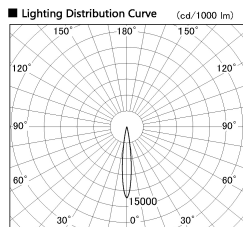

Item no. DD126-2015MW9030-LX

Series Name: Cledy versa L-G
(DD126_AG-LX)

■ Direct Horizontal Illuminance DD126-2015MW9030-LX

Illuminance Angle	Beam Angle	Vertical Illuminance (lx)
13°	14°	73120
		18280
		8120
		4570
		2920
		2030
		1490
		1140

Installation	Recessed mount
Type	Lens type adjustable downlight : Antiglare type
Fixture wattage	18.6W
Beam angle	14deg
Color Temp.	3000K
CRI	Ra>90
Luminous	1360 lm
Body	Die-castaluminumalloy
Body finish	N/A
Trim finish	White
Reflector finish	Mirror
IP Rate	IP20
Light source	COB module
Input Voltage	AC220~240V
Dimming Type	Non-Dimmable
Certificate	CE,CCC
Cut Hole	125mm