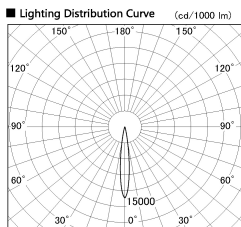

Item no. DD126-2015MW9030-LX

Series Name: Cledy versa L-G  
(DD126\_AG-LX)

Installation	Recessed mount
Type	Lens type adjustable downlight : Antiglare type
Fixture wattage	18.6W
Beam angle	14deg
Color Temp.	3000K
CRI	Ra>90
Luminous	1360 lm
Body	Die-castaluminumalloy
Body finish	N/A
Trim finish	White
Reflector finish	Mirror
IP Rate	IP20
Light source	COB module
Input Voltage	AC220~240V
Dimming Type	Non-Dimmable
Certificate	CE,CCC
Cut Hole	125mm

■ Direct Horizontal Illuminance DD126-2015MW9030-LX

Illuminance Angle	Beam Angle	Vertical Illuminance(lx)
13°	14°	73120
		18280
		8120
		4570
		2920
		2030
		1490
		1140