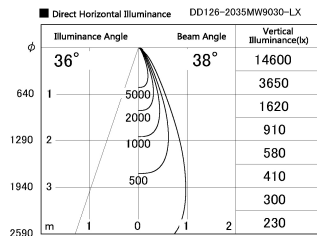

Item no. DD126-2035MW9030-LX

Series Name: Cledy versa L-G
(DD126_AG-LX)

Installation	Recessed mount
Type	Lens type adjustable downlight : Antiglare type
Fixture wattage	18.6W
Beam angle	38deg
Color Temp.	3000K
CRI	Ra>90
Luminous	1510 lm
Body	Die-castaluminumalloy
Body finish	N/A
Trim finish	White
Reflector finish	Mirror
IP Rate	IP20
Light source	COB module
Input Voltage	AC220~240V
Dimming Type	Non-Dimmable
Certificate	CE,CCC
Cut Hole	125mm