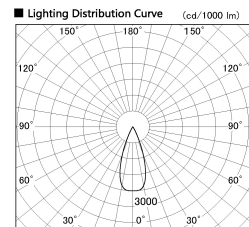

Item no. DD126-2035MW9030-LX

Series Name: Cledy versa L-G
(DD126_AG-LX)

Installation	Recessed mount
Type	Lens type adjustable downlight : Antiglare type
Fixture wattage	18.6W
Beam angle	38deg
Color Temp.	3000K
CRI	Ra>90
Luminous	1510 lm
Body	Die-castaluminumalloy
Body finish	N/A
Trim finish	White
Reflector finish	Mirror
IP Rate	IP20
Light source	COB module
Input Voltage	AC220~240V
Dimming Type	Non-Dimmable
Certificate	CE,CCC
Cut Hole	125mm