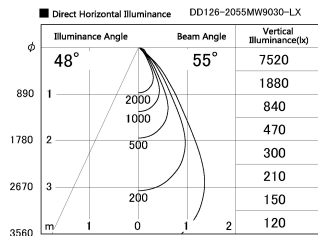

Item no. DD126-2055MW9030-LX

Series Name: Cledy versa L-G  
(DD126\_AG-LX)

Installation	Recessed mount
Type	Lens type adjustable downlight : Antiglare type
Fixture wattage	18.6W
Beam angle	55deg
Color Temp.	3000K
CRI	Ra>90
Luminous	1394 lm
Body	Die-castaluminumalloy
Body finish	N/A
Trim finish	White
Reflector finish	Mirror
IP Rate	IP20
Light source	COB module
Input Voltage	AC220~240V
Dimming Type	Non-Dimmable
Certificate	CE,CCC
Cut Hole	125mm