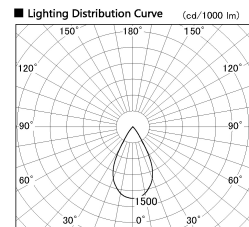

Item no. DD126-2055MW9030-LX

Series Name: Cledy versa L-G  
(DD126\_AG-LX)

Installation	Recessed mount
Type	Lens type adjustable downlight : Antiglare type
Fixture wattage	18.6W
Beam angle	55deg
Color Temp.	3000K
CRI	Ra>90
Luminous	1394 lm
Body	Die-castaluminumalloy
Body finish	N/A
Trim finish	White
Reflector finish	Mirror
IP Rate	IP20
Light source	COB module
Input Voltage	AC220~240V
Dimming Type	Non-Dimmable
Certificate	CE,CCC
Cut Hole	125mm