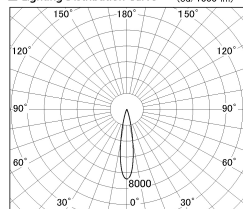

Installation	Recessed mount
Type	Lens type adjustable downlight : Antiglare type
Fixture wattage	14W
Beam angle	19deg
Color Temp.	3000K
CRI	Ra>90
Luminous	1081 lm
Body	Die-castaluminumalloy
Body finish	N/A
Trim finish	White
Reflector finish	Mirror
IP Rate	IP20
Light source	COB module
Input Voltage	AC220~240V
Dimming Type	Non-Dimmable
Certificate	CE,CCC
Cut Hole	100mm

■ Lighting Distribution Curve (cd./1000 lm)