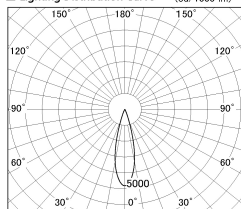

Installation	Recessed mount
Type	Lens type adjustable downlight : Antiglare type
Fixture wattage	14W
Beam angle	26deg
Color Temp.	3000K
CRI	Ra>90
Luminous	1217 lm
Body	Die-castaluminumalloy
Body finish	N/A
Trim finish	White
Reflector finish	Mirror
IP Rate	IP20
Light source	COB module
Input Voltage	AC220~240V
Dimming Type	Non-Dimmable
Certificate	CE,CCC
Cut Hole	100mm

■ Lighting Distribution Curve (cd./1000 lm)