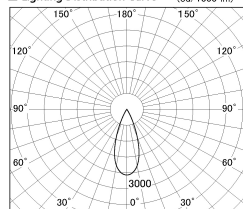

Installation	Recessed mount
Type	Lens type adjustable downlight : Antiglare type
Fixture wattage	14W
Beam angle	38deg
Color Temp.	3000K
CRI	Ra>90
Luminous	1164 lm
Body	Die-castaluminumalloy
Body finish	N/A
Trim finish	White
Reflector finish	Mirror
IP Rate	IP20
Light source	COB module
Input Voltage	AC220~240V
Dimming Type	Non-Dimmable
Certificate	CE,CCC
Cut Hole	100mm

■ Lighting Distribution Curve (cd./1000 lm)