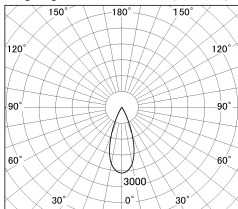

Installation	Recessed mount
Type	Lens type adjustable downlight : Antiglare type
Fixture wattage	14W
Beam angle	38deg
Color Temp.	3000K
CRI	Ra>90
Luminous	1164 lm
Body	Die-castaluminumalloy
Body finish	N/A
Trim finish	White
Reflector finish	Mirror
IP Rate	IP20
Light source	COB module
Input Voltage	AC220~240V
Dimming Type	Non-Dimmable
Certificate	CE,CCC
Cut Hole	100mm

■ Lighting Distribution Curve (cd./1000 lm)