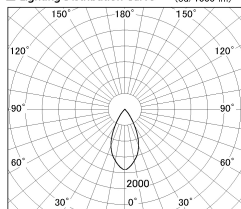

Installation	Recessed mount
Type	Lens type adjustable downlight : Antiglare type
Fixture wattage	14W
Beam angle	48deg
Color Temp.	3000K
CRI	Ra>90
Luminous	1107 lm
Body	Die-castaluminumalloy
Body finish	N/A
Trim finish	White
Reflector finish	Mirror
IP Rate	IP20
Light source	COB module
Input Voltage	AC220~240V
Dimming Type	Non-Dimmable
Certificate	CE,CCC
Cut Hole	100mm

■ Lighting Distribution Curve (cd./1000 lm)