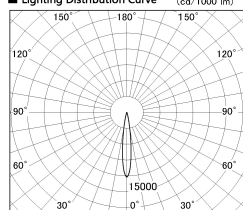

Installation	Recessed mount
Type	Lens type adjustable downlight : Antiglare type
Fixture wattage	7.4W
Beam angle	14deg
Color Temp.	3000K
CRI	Ra>90
Luminous	557 lm
Body	Die-castaluminumalloy
Body finish	N/A
Trim finish	White
Reflector finish	Mirror
IP Rate	IP20
Light source	COB module
Input Voltage	AC220~240V
Dimming Type	Non-Dimmable
Certificate	CE,CCC
Cut Hole	100mm

■ Lighting Distribution Curve (cd./1000 lm)

φ	Illuminance Angle	Beam Angle	Vertical Illuminance(lx)
	14°	14°	27460
240			6860
490			3050
730			1720
980			1100
			760
			560
			430