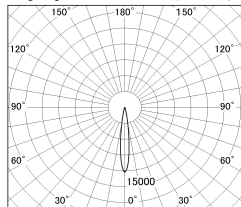

Installation	Recessed mount
Type	Lens type adjustable downlight : Antiglare type
Fixture wattage	7.4W
Beam angle	14deg
Color Temp.	3000K
CRI	Ra>90
Luminous	557 lm
Body	Die-castaluminumalloy
Body finish	N/A
Trim finish	White
Reflector finish	Mirror
IP Rate	IP20
Light source	COB module
Input Voltage	AC220~240V
Dimming Type	Non-Dimmable
Certificate	CE,CCC
Cut Hole	100mm

■ Lighting Distribution Curve (cd./1000 lm)

φ	Illuminance Angle	Beam Angle	Vertical Illuminance(lx)
	14°	14°	27460
240			6860
490			3050
730			1720
980			1100
			760
			560
			430