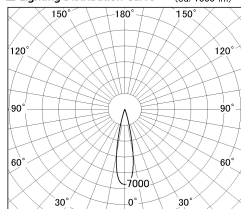

Installation	Recessed mount
Type	Lens type adjustable downlight : Antiglare type
Fixture wattage	7.4W
Beam angle	22deg
Color Temp.	3000K
CRI	Ra>90
Luminous	616 lm
Body	Die-castaluminumalloy
Body finish	N/A
Trim finish	White
Reflector finish	Mirror
IP Rate	IP20
Light source	COB module
Input Voltage	AC220~240V
Dimming Type	Non-Dimmable
Certificate	CE,CCC
Cut Hole	100mm

■ Lighting Distribution Curve (cd./1000 lm)