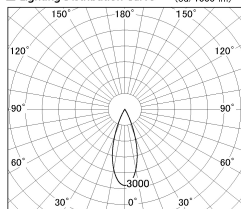

Installation	Recessed mount
Type	Lens type adjustable downlight : Antiglare type
Fixture wattage	7.4W
Beam angle	34deg
Color Temp.	3000K
CRI	Ra>90
Luminous	590 lm
Body	Die-castaluminumalloy
Body finish	N/A
Trim finish	White
Reflector finish	Mirror
IP Rate	IP20
Light source	COB module
Input Voltage	AC220~240V
Dimming Type	Non-Dimmable
Certificate	CE,CCC
Cut Hole	100mm

■ Lighting Distribution Curve (cd./1000 lm)