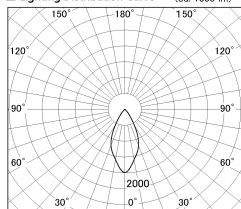

Installation	Recessed mount
Type	Lens type adjustable downlight : Antiglare type
Fixture wattage	7.4W
Beam angle	48deg
Color Temp.	3000K
CRI	Ra>90
Luminous	558 lm
Body	Die-castaluminumalloy
Body finish	N/A
Trim finish	White
Reflector finish	Mirror
IP Rate	IP20
Light source	COB module
Input Voltage	AC220~240V
Dimming Type	Non-Dimmable
Certificate	CE,CCC
Cut Hole	100mm

■ Lighting Distribution Curve (cd./1000 lm)