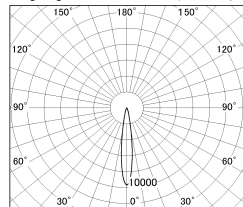

Installation	Recessed mount
Type	Lens type adjustable downlight : Antiglare type
Fixture wattage	38.5W
Beam angle	15deg
Color Temp.	3500K
CRI	Ra>90
Luminous	3288 lm
Body	Die-castaluminumalloy
Body finish	N/A
Trim finish	White
Reflector finish	Mirror
IP Rate	IP20
Light source	COB module
Input Voltage	AC220~240V
Dimming Type	Non-Dimmable
Certificate	CE,CCC
Cut Hole	150mm

■ Lighting Distribution Curve (cd/1000 lm)

φ	Illuminance Angle	Beam Angle	Vertical Illuminance(lx)	
			1	2
14°	15°	15°	128280	32070
240			50000	14250
1			20000	8020
490			10000	5130
2			5000	3560
730				2620
3				2000
980				
m