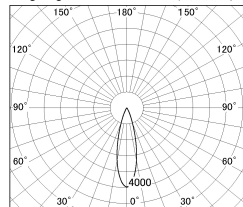

Installation	Recessed mount
Type	Lens type adjustable downlight : Antiglare type
Fixture wattage	38.5W
Beam angle	27deg
Color Temp.	3500K
CRI	Ra>90
Luminous	3482 lm
Body	Die-castaluminumalloy
Body finish	N/A
Trim finish	White
Reflector finish	Mirror
IP Rate	IP20
Light source	COB module
Input Voltage	AC220~240V
Dimming Type	Non-Dimmable
Certificate	CE,CCC
Cut Hole	150mm

■ Lighting Distribution Curve (cd/1000 lm)

Illuminance Angle	Beam Angle	Vertical Illuminance(lx)
25°	27°	55540
440		13890
880		6170
1330		3470
1770		2220
		1540
		1130
		870