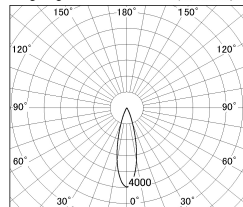

Installation	Recessed mount
Type	Lens type adjustable downlight : Antiglare type
Fixture wattage	38.5W
Beam angle	27deg
Color Temp.	3500K
CRI	Ra>90
Luminous	3482 lm
Body	Die-castaluminumalloy
Body finish	N/A
Trim finish	White
Reflector finish	Mirror
IP Rate	IP20
Light source	COB module
Input Voltage	AC220~240V
Dimming Type	Non-Dimmable
Certificate	CE,CCC
Cut Hole	150mm

■ Lighting Distribution Curve (cd/1000 lm)