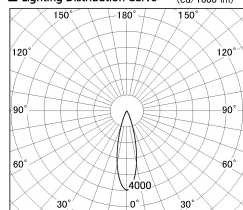

Installation	Recessed mount
Type	Lens type adjustable downlight : Antiglare type
Fixture wattage	38.5W
Beam angle	27deg
Color Temp.	3500K
CRI	Ra>90
Luminous	3482 lm
Body	Die-castaluminumalloy
Body finish	N/A
Trim finish	White
Reflector finish	Mirror
IP Rate	IP20
Light source	COB module
Input Voltage	AC220~240V
Dimming Type	Non-Dimmable
Certificate	CE,CCC
Cut Hole	150mm

■ Lighting Distribution Curve (cd/1000 lm)

φ	Illuminance Angle	Beam Angle	Vertical Illuminance(lx)
	25°	27°	55540
440			13890
880			6170
1330			3470
1770			2220
			1540
			1130
			870