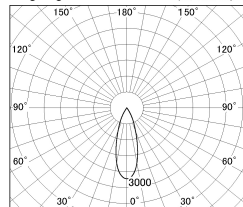

Installation	Recessed mount
Type	Lens type adjustable downlight : Antiglare type
Fixture wattage	38.5W
Beam angle	32deg
Color Temp.	3500K
CRI	Ra>90
Luminous	3423 lm
Body	Die-castaluminumalloy
Body finish	N/A
Trim finish	White
Reflector finish	Mirror
IP Rate	IP20
Light source	COB module
Input Voltage	AC220~240V
Dimming Type	Non-Dimmable
Certificate	CE,CCC
Cut Hole	150mm

■ Lighting Distribution Curve (cd/1000 lm)