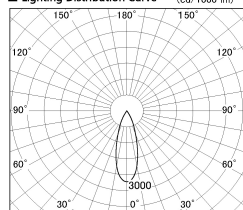

Installation	Recessed mount
Type	Lens type adjustable downlight : Antiglare type
Fixture wattage	38.5W
Beam angle	32deg
Color Temp.	3500K
CRI	Ra>90
Luminous	3423 lm
Body	Die-castaluminumalloy
Body finish	N/A
Trim finish	White
Reflector finish	Mirror
IP Rate	IP20
Light source	COB module
Input Voltage	AC220~240V
Dimming Type	Non-Dimmable
Certificate	CE,CCC
Cut Hole	150mm

■ Lighting Distribution Curve (cd/1000 lm)