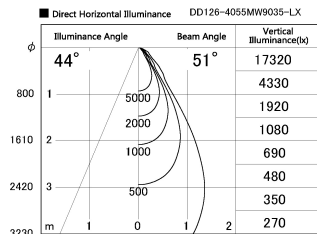

Item no. DD126-4055MW9035-LX

Series Name: Cledy versa L-G
(DD126_AG-LX)

Installation	Recessed mount
Type	Lens type adjustable downlight : Antiglare type
Fixture wattage	38.5W
Beam angle	51deg
Color Temp.	3500K
CRI	Ra>90
Luminous	2950 lm
Body	Die-castaluminumalloy
Body finish	N/A
Trim finish	White
Reflector finish	Mirror
IP Rate	IP20
Light source	COB module
Input Voltage	AC220~240V
Dimming Type	Non-Dimmable
Certificate	CE,CCC
Cut Hole	150mm