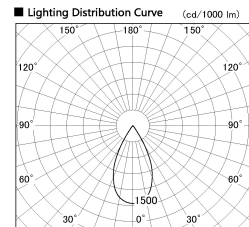

Item no. DD126-4055MW9035-LX

Series Name: Cledy versa L-G
(DD126_AG-LX)

Installation	Recessed mount
Type	Lens type adjustable downlight : Antiglare type
Fixture wattage	38.5W
Beam angle	51deg
Color Temp.	3500K
CRI	Ra>90
Luminous	2950 lm
Body	Die-castaluminumalloy
Body finish	N/A
Trim finish	White
Reflector finish	Mirror
IP Rate	IP20
Light source	COB module
Input Voltage	AC220~240V
Dimming Type	Non-Dimmable
Certificate	CE,CCC
Cut Hole	150mm