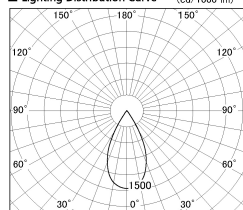

Installation	Recessed mount
Type	Lens type adjustable downlight : Antiglare type
Fixture wattage	38.5W
Beam angle	51deg
Color Temp.	3500K
CRI	Ra>90
Luminous	2950 lm
Body	Die-castaluminumalloy
Body finish	N/A
Trim finish	White
Reflector finish	Mirror
IP Rate	IP20
Light source	COB module
Input Voltage	AC220~240V
Dimming Type	Non-Dimmable
Certificate	CE,CCC
Cut Hole	150mm

■ Lighting Distribution Curve (cd/1000 lm)