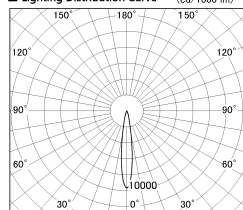

Installation	Recessed mount
Type	Lens type adjustable downlight : Antiglare type
Fixture wattage	35.5W
Beam angle	15deg
Color Temp.	3500K
CRI	Ra>90
Luminous	3141 lm
Body	Die-castaluminumalloy
Body finish	N/A
Trim finish	White
Reflector finish	Mirror
IP Rate	IP20
Light source	COB module
Input Voltage	AC220~240V
Dimming Type	Non-Dimmable
Certificate	CE,CCC
Cut Hole	150mm

■ Lighting Distribution Curve (cd/1000 lm)

φ	Illuminance Angle	Beam Angle	Vertical Illuminance(lx)
	14°	15°	122540
240			30640
1			50000
			20000
490			13620
2			7660
			4900
730			3400
3			2500
980			1910
m