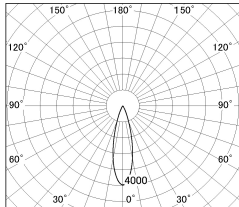

Installation	Recessed mount
Type	Lens type adjustable downlight : Antiglare type
Fixture wattage	35.5W
Beam angle	27deg
Color Temp.	3500K
CRI	Ra>90
Luminous	3316 lm
Body	Die-castaluminumalloy
Body finish	N/A
Trim finish	White
Reflector finish	Mirror
IP Rate	IP20
Light source	COB module
Input Voltage	AC220~240V
Dimming Type	Non-Dimmable
Certificate	CE,CCC
Cut Hole	150mm

■ Lighting Distribution Curve (cd/1000 lm)

φ	Illuminance Angle	Beam Angle	Vertical Illuminance(lx)
	25°	27°	52900
440	1		13220
			5880
880	2		3310
			2120
1330	3		1470
			1080
1770	m	1 0 0	830