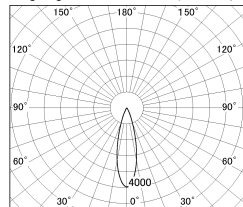

Installation	Recessed mount
Type	Lens type adjustable downlight : Antiglare type
Fixture wattage	35.5W
Beam angle	27deg
Color Temp.	3500K
CRI	Ra>90
Luminous	3316 lm
Body	Die-castaluminumalloy
Body finish	N/A
Trim finish	White
Reflector finish	Mirror
IP Rate	IP20
Light source	COB module
Input Voltage	AC220~240V
Dimming Type	Non-Dimmable
Certificate	CE,CCC
Cut Hole	150mm

■ Lighting Distribution Curve (cd/1000 lm)

φ	Illuminance Angle	Beam Angle	Vertical Illuminance(lx)
	25°	27°	52900
440			13220
880			5880
1330			3310
1770			2120
			1470
			1080
			830