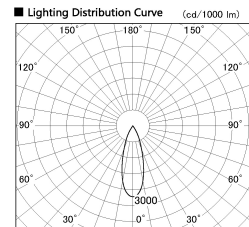

Item no. DD126-3735MW9035-LX

Series Name: Cledy versa L-G
(DD126_AG-LX)

Installation	Recessed mount
Type	Lens type adjustable downlight : Antiglare type
Fixture wattage	35.5W
Beam angle	32deg
Color Temp.	3500K
CRI	Ra>90
Luminous	3250 lm
Body	Die-castaluminumalloy
Body finish	N/A
Trim finish	White
Reflector finish	Mirror
IP Rate	IP20
Light source	COB module
Input Voltage	AC220~240V
Dimming Type	Non-Dimmable
Certificate	CE,CCC
Cut Hole	150mm