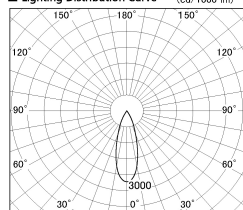

Installation	Recessed mount
Type	Lens type adjustable downlight : Antiglare type
Fixture wattage	35.5W
Beam angle	32deg
Color Temp.	3500K
CRI	Ra>90
Luminous	3250 lm
Body	Die-castaluminumalloy
Body finish	N/A
Trim finish	White
Reflector finish	Mirror
IP Rate	IP20
Light source	COB module
Input Voltage	AC220~240V
Dimming Type	Non-Dimmable
Certificate	CE,CCC
Cut Hole	150mm

■ Lighting Distribution Curve (cd/1000 lm)