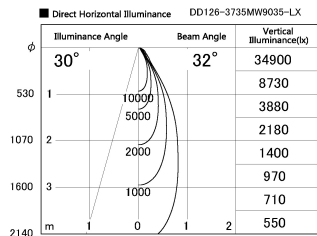

Item no. DD126-3735MW9035-LX

Series Name: Cledy versa L-G
(DD126_AG-LX)

Installation	Recessed mount
Type	Lens type adjustable downlight : Antiglare type
Fixture wattage	35.5W
Beam angle	32deg
Color Temp.	3500K
CRI	Ra>90
Luminous	3250 lm
Body	Die-castaluminumalloy
Body finish	N/A
Trim finish	White
Reflector finish	Mirror
IP Rate	IP20
Light source	COB module
Input Voltage	AC220~240V
Dimming Type	Non-Dimmable
Certificate	CE,CCC
Cut Hole	150mm