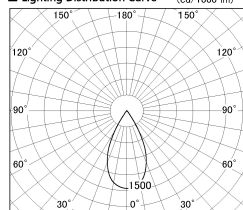

Installation	Recessed mount
Type	Lens type adjustable downlight : Antiglare type
Fixture wattage	35.5W
Beam angle	51deg
Color Temp.	3500K
CRI	Ra>90
Luminous	2811 lm
Body	Die-castaluminumalloy
Body finish	N/A
Trim finish	White
Reflector finish	Mirror
IP Rate	IP20
Light source	COB module
Input Voltage	AC220~240V
Dimming Type	Non-Dimmable
Certificate	CE,CCC
Cut Hole	150mm

■ Lighting Distribution Curve (cd/1000 lm)