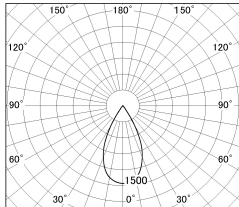

Installation	Recessed mount
Type	Lens type adjustable downlight : Antiglare type
Fixture wattage	35.5W
Beam angle	51deg
Color Temp.	3500K
CRI	Ra>90
Luminous	2811 lm
Body	Die-castaluminumalloy
Body finish	N/A
Trim finish	White
Reflector finish	Mirror
IP Rate	IP20
Light source	COB module
Input Voltage	AC220~240V
Dimming Type	Non-Dimmable
Certificate	CE,CCC
Cut Hole	150mm

■ Lighting Distribution Curve (cd/1000 lm)