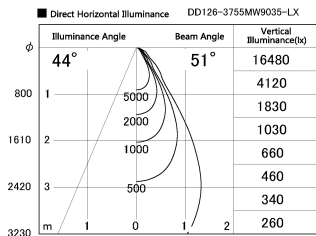

Item no. DD126-3755MW9035-LX

Series Name: Cledy versa L-G  
(DD126\_AG-LX)

Installation	Recessed mount
Type	Lens type adjustable downlight : Antiglare type
Fixture wattage	35.5W
Beam angle	51deg
Color Temp.	3500K
CRI	Ra>90
Luminous	2811 lm
Body	Die-castaluminumalloy
Body finish	N/A
Trim finish	White
Reflector finish	Mirror
IP Rate	IP20
Light source	COB module
Input Voltage	AC220~240V
Dimming Type	Non-Dimmable
Certificate	CE,CCC
Cut Hole	150mm