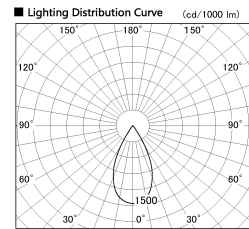

Item no. DD126-3755MW9035-LX

Series Name: Cledy versa L-G  
(DD126\_AG-LX)

Installation	Recessed mount
Type	Lens type adjustable downlight : Antiglare type
Fixture wattage	35.5W
Beam angle	51deg
Color Temp.	3500K
CRI	Ra>90
Luminous	2811 lm
Body	Die-castaluminumalloy
Body finish	N/A
Trim finish	White
Reflector finish	Mirror
IP Rate	IP20
Light source	COB module
Input Voltage	AC220~240V
Dimming Type	Non-Dimmable
Certificate	CE,CCC
Cut Hole	150mm