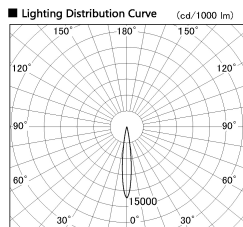

Item no. DD126-2515MW9035-LX

Series Name: Cledy versa L-G
(DD126_AG-LX)

■ Direct Horizontal Illuminance DD126-2515MW9035-LX

Illuminance Angle	Beam Angle	Vertical Illuminance (lx)
13°	14°	95120
		23780
		10570
		5940
		3800
		2640
		1940
		1490

Installation	Recessed mount
Type	Lens type adjustable downlight : Antiglare type
Fixture wattage	24W
Beam angle	14deg
Color Temp.	3500K
CRI	Ra>90
Luminous	1769 lm
Body	Die-castaluminumalloy
Body finish	N/A
Trim finish	White
Reflector finish	Mirror
IP Rate	IP20
Light source	COB module
Input Voltage	AC220~240V
Dimming Type	Non-Dimmable
Certificate	CE,CCC
Cut Hole	125mm