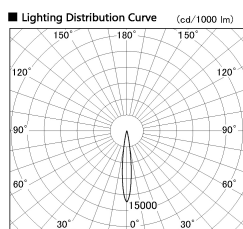

Item no. DD126-2515MW9035-LX

Series Name: Cledy versa L-G  
(DD126\_AG-LX)

Installation	Recessed mount
Type	Lens type adjustable downlight : Antiglare type
Fixture wattage	24W
Beam angle	14deg
Color Temp.	3500K
CRI	Ra>90
Luminous	1769 lm
Body	Die-castaluminumalloy
Body finish	N/A
Trim finish	White
Reflector finish	Mirror
IP Rate	IP20
Light source	COB module
Input Voltage	AC220~240V
Dimming Type	Non-Dimmable
Certificate	CE,CCC
Cut Hole	125mm

■ Direct Horizontal Illuminance DD126-2515MW9035-LX

Illuminance Angle	Beam Angle	Vertical Illuminance (lx)
13°	14°	95120
		23780
		10570
		5940
		3800
		2640
		1940
		1490