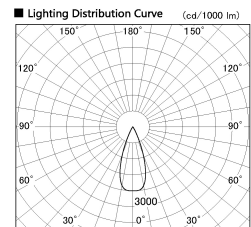

Item no. DD126-2535MW9035-LX

Series Name: Cledy versa L-G
(DD126_AG-LX)

Installation	Recessed mount
Type	Lens type adjustable downlight : Antiglare type
Fixture wattage	24W
Beam angle	38deg
Color Temp.	3500K
CRI	Ra>90
Luminous	1949 lm
Body	Die-castaluminumalloy
Body finish	N/A
Trim finish	White
Reflector finish	Mirror
IP Rate	IP20
Light source	COB module
Input Voltage	AC220~240V
Dimming Type	Non-Dimmable
Certificate	CE,CCC
Cut Hole	125mm