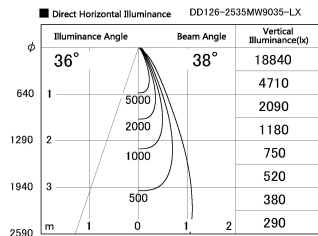

Item no. DD126-2535MW9035-LX

Series Name: Cledy versa L-G
(DD126_AG-LX)

Installation	Recessed mount
Type	Lens type adjustable downlight : Antiglare type
Fixture wattage	24W
Beam angle	38deg
Color Temp.	3500K
CRI	Ra>90
Luminous	1949 lm
Body	Die-castaluminumalloy
Body finish	N/A
Trim finish	White
Reflector finish	Mirror
IP Rate	IP20
Light source	COB module
Input Voltage	AC220~240V
Dimming Type	Non-Dimmable
Certificate	CE,CCC
Cut Hole	125mm