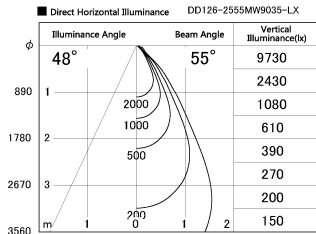

Item no. DD126-2555MW9035-LX

Series Name: Cledy versa L-G
(DD126_AG-LX)

Installation	Recessed mount
Type	Lens type adjustable downlight : Antiglare type
Fixture wattage	24W
Beam angle	55deg
Color Temp.	3500K
CRI	Ra>90
Luminous	1804 lm
Body	Die-castaluminumalloy
Body finish	N/A
Trim finish	White
Reflector finish	Mirror
IP Rate	IP20
Light source	COB module
Input Voltage	AC220~240V
Dimming Type	Non-Dimmable
Certificate	CE,CCC
Cut Hole	125mm