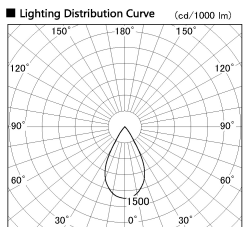

Item no. DD126-2555MW9035-LX

Series Name: Cledy versa L-G
(DD126_AG-LX)

Installation	Recessed mount
Type	Lens type adjustable downlight : Antiglare type
Fixture wattage	24W
Beam angle	55deg
Color Temp.	3500K
CRI	Ra>90
Luminous	1804 lm
Body	Die-castaluminumalloy
Body finish	N/A
Trim finish	White
Reflector finish	Mirror
IP Rate	IP20
Light source	COB module
Input Voltage	AC220~240V
Dimming Type	Non-Dimmable
Certificate	CE,CCC
Cut Hole	125mm