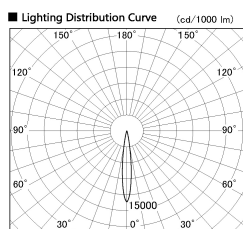

Item no. DD126-2015MW9035-LX

Series Name: Cledy versa L-G  
(DD126\_AG-LX)

Installation	Recessed mount
Type	Lens type adjustable downlight : Antiglare type
Fixture wattage	18.6W
Beam angle	14deg
Color Temp.	3500K
CRI	Ra>90
Luminous	1414 lm
Body	Die-castaluminumalloy
Body finish	N/A
Trim finish	White
Reflector finish	Mirror
IP Rate	IP20
Light source	COB module
Input Voltage	AC220~240V
Dimming Type	Non-Dimmable
Certificate	CE,CCC
Cut Hole	125mm

■ Direct Horizontal Illuminance DD126-2015MW9035-LX

φ	Illuminance Angle	Beam Angle	Vertical Illuminance(lx)		
220	13°	14°	76030		
1			19010		
450			8450		
2			4750		
680			3040		
3			2110		
910			1550		
m	1	0	1	2	1190