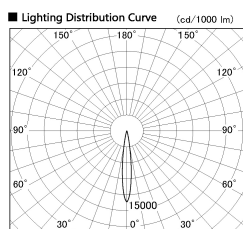

Item no. DD126-2015MW9035-LX

Series Name: Cledy versa L-G
(DD126_AG-LX)

Installation	Recessed mount
Type	Lens type adjustable downlight : Antiglare type
Fixture wattage	18.6W
Beam angle	14deg
Color Temp.	3500K
CRI	Ra>90
Luminous	1414 lm
Body	Die-castaluminumalloy
Body finish	N/A
Trim finish	White
Reflector finish	Mirror
IP Rate	IP20
Light source	COB module
Input Voltage	AC220~240V
Dimming Type	Non-Dimmable
Certificate	CE,CCC
Cut Hole	125mm

■ Direct Horizontal Illuminance DD126-2015MW9035-LX

Illuminance Angle	Beam Angle	Vertical Illuminance(lx)
13°	14°	76030
220		19010
1		8450
		4750
450		3040
2		2110
		1550
680		1190
3		
910		
m		