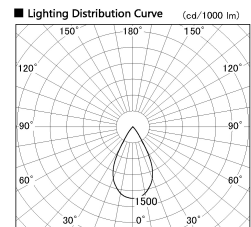

Item no. DD126-2055MW9035-LX

Series Name: Cledy versa L-G
(DD126_AG-LX)

Installation	Recessed mount
Type	Lens type adjustable downlight : Antiglare type
Fixture wattage	18.6W
Beam angle	55deg
Color Temp.	3500K
CRI	Ra>90
Luminous	1450 lm
Body	Die-castaluminumalloy
Body finish	N/A
Trim finish	White
Reflector finish	Mirror
IP Rate	IP20
Light source	COB module
Input Voltage	AC220~240V
Dimming Type	Non-Dimmable
Certificate	CE,CCC
Cut Hole	125mm