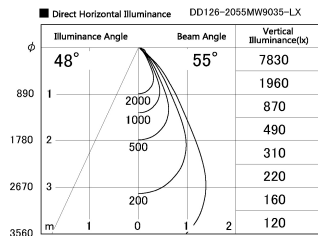

Item no. DD126-2055MW9035-LX

Series Name: Cledy versa L-G
(DD126_AG-LX)

Installation	Recessed mount
Type	Lens type adjustable downlight : Antiglare type
Fixture wattage	18.6W
Beam angle	55deg
Color Temp.	3500K
CRI	Ra>90
Luminous	1450 lm
Body	Die-castaluminumalloy
Body finish	N/A
Trim finish	White
Reflector finish	Mirror
IP Rate	IP20
Light source	COB module
Input Voltage	AC220~240V
Dimming Type	Non-Dimmable
Certificate	CE,CCC
Cut Hole	125mm