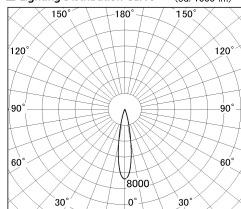

Installation	Recessed mount
Type	Lens type adjustable downlight : Antiglare type
Fixture wattage	14W
Beam angle	19deg
Color Temp.	3500K
CRI	Ra>90
Luminous	1124 lm
Body	Die-castaluminumalloy
Body finish	N/A
Trim finish	White
Reflector finish	Mirror
IP Rate	IP20
Light source	COB module
Input Voltage	AC220~240V
Dimming Type	Non-Dimmable
Certificate	CE,CCC
Cut Hole	100mm

■ Lighting Distribution Curve (cd./1000 lm)