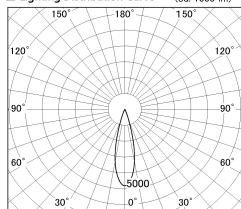

Installation	Recessed mount
Type	Lens type adjustable downlight : Antiglare type
Fixture wattage	14W
Beam angle	26deg
Color Temp.	3500K
CRI	Ra>90
Luminous	1266 lm
Body	Die-castaluminumalloy
Body finish	N/A
Trim finish	White
Reflector finish	Mirror
IP Rate	IP20
Light source	COB module
Input Voltage	AC220~240V
Dimming Type	Non-Dimmable
Certificate	CE,CCC
Cut Hole	100mm

■ Lighting Distribution Curve (cd./1000 lm)