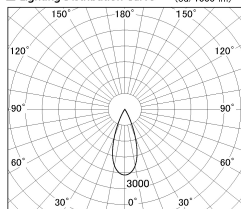

Installation	Recessed mount
Type	Lens type adjustable downlight : Antiglare type
Fixture wattage	14W
Beam angle	38deg
Color Temp.	3500K
CRI	Ra>90
Luminous	1211 lm
Body	Die-castaluminumalloy
Body finish	N/A
Trim finish	White
Reflector finish	Mirror
IP Rate	IP20
Light source	COB module
Input Voltage	AC220~240V
Dimming Type	Non-Dimmable
Certificate	CE,CCC
Cut Hole	100mm

■ Lighting Distribution Curve (cd./1000 lm)