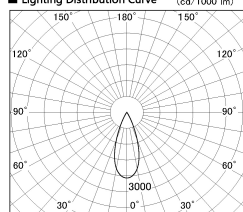

Installation	Recessed mount
Type	Lens type adjustable downlight : Antiglare type
Fixture wattage	14W
Beam angle	38deg
Color Temp.	3500K
CRI	Ra>90
Luminous	1211 lm
Body	Die-castaluminumalloy
Body finish	N/A
Trim finish	White
Reflector finish	Mirror
IP Rate	IP20
Light source	COB module
Input Voltage	AC220~240V
Dimming Type	Non-Dimmable
Certificate	CE,CCC
Cut Hole	100mm

Lighting Distribution Curve (cd./1000 lm)