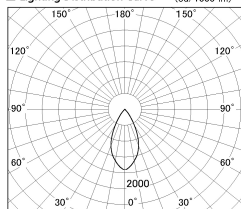

Installation	Recessed mount
Type	Lens type adjustable downlight : Antiglare type
Fixture wattage	14W
Beam angle	48deg
Color Temp.	3500K
CRI	Ra>90
Luminous	1151 lm
Body	Die-castaluminumalloy
Body finish	N/A
Trim finish	White
Reflector finish	Mirror
IP Rate	IP20
Light source	COB module
Input Voltage	AC220~240V
Dimming Type	Non-Dimmable
Certificate	CE,CCC
Cut Hole	100mm

■ Lighting Distribution Curve (cd./1000 lm)