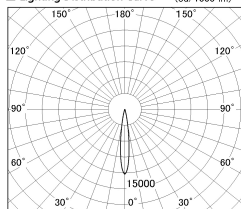

Installation	Recessed mount
Type	Lens type adjustable downlight : Antiglare type
Fixture wattage	7.4W
Beam angle	14deg
Color Temp.	3500K
CRI	Ra>90
Luminous	579 lm
Body	Die-castaluminumalloy
Body finish	N/A
Trim finish	White
Reflector finish	Mirror
IP Rate	IP20
Light source	COB module
Input Voltage	AC220~240V
Dimming Type	Non-Dimmable
Certificate	CE,CCC
Cut Hole	100mm

■ Lighting Distribution Curve (cd./1000 lm)