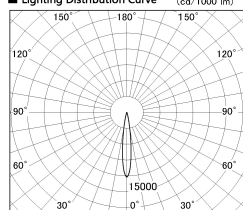

Installation	Recessed mount
Type	Lens type adjustable downlight : Antiglare type
Fixture wattage	7.4W
Beam angle	14deg
Color Temp.	3500K
CRI	Ra>90
Luminous	579 lm
Body	Die-castaluminumalloy
Body finish	N/A
Trim finish	White
Reflector finish	Mirror
IP Rate	IP20
Light source	COB module
Input Voltage	AC220~240V
Dimming Type	Non-Dimmable
Certificate	CE,CCC
Cut Hole	100mm

■ Lighting Distribution Curve (cd./1000 lm)

φ	Illuminance Angle	Beam Angle	Vertical Illuminance(lx)
	14°	14°	28540
240			7140
490			3170
730			1780
980			1140
			790
			580
			450