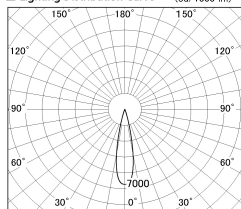

Installation	Recessed mount
Type	Lens type adjustable downlight : Antiglare type
Fixture wattage	7.4W
Beam angle	22deg
Color Temp.	3500K
CRI	Ra>90
Luminous	641 lm
Body	Die-castaluminumalloy
Body finish	N/A
Trim finish	White
Reflector finish	Mirror
IP Rate	IP20
Light source	COB module
Input Voltage	AC220~240V
Dimming Type	Non-Dimmable
Certificate	CE,CCC
Cut Hole	100mm

■ Lighting Distribution Curve (cd./1000 lm)